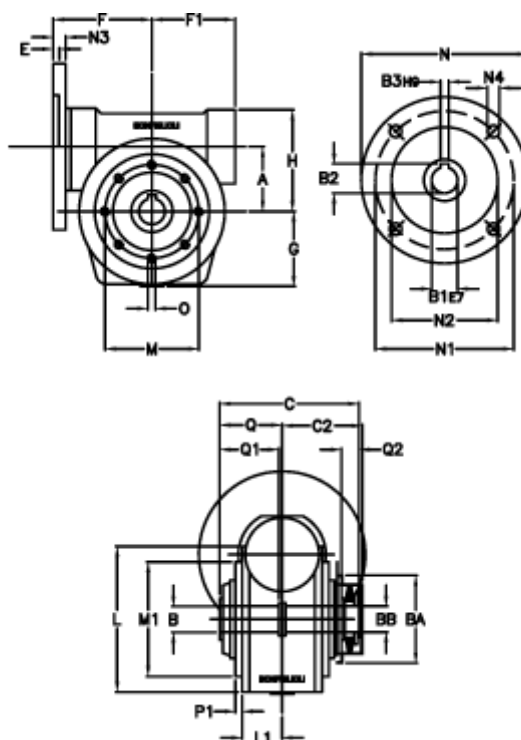

Article number: 390204402072336

Description: Worm Gear with Torque Limiter
VF 44-L2-P-20-P63B14

Measures

a = 44.60	C2 = 48	L1 = 35.0	O = M6x8
B = 18	Description = VF 44P-xx-63B14	m = 65	P1 = 2.0
B1 E7 = 11	E = 2.0	M1 = 50	Q = 32.0
B2 = 12.8	F = 65	N = 90	Q1 = 32
B3 H9 = 4	F1 = 54	N1 = 75	Q2 = 12
BA = 40	g = 51	N2 = 60	
BB H7 = 11	H = 71.0	N3 = 8.0	
C = 79	L = 80.0	N4 = 5,5	